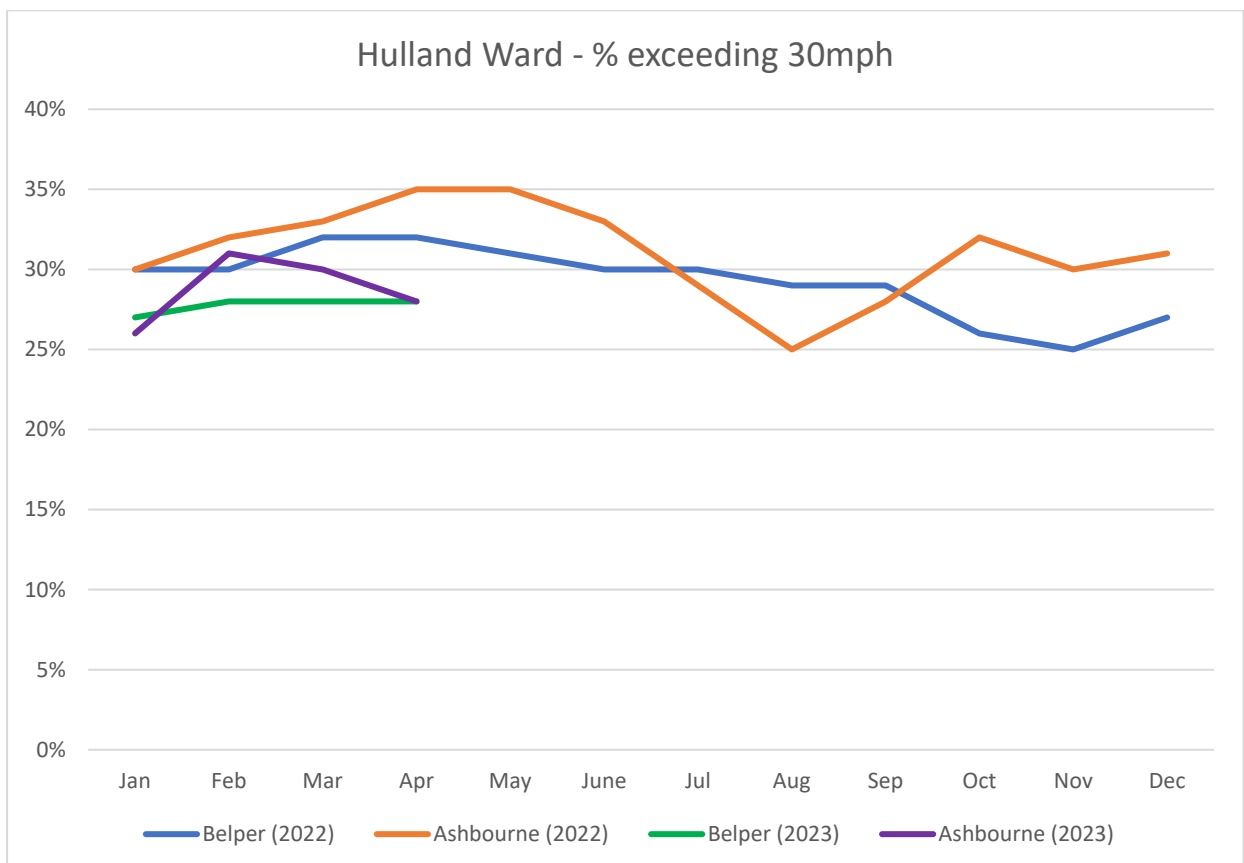

HULLAND WARD – SPEED INFORMATION UP TO END OF APRIL 2023
(Including data from Jan – Dec 2022)

Hulland Ward - No of vehicles exceeding 35mph

Hulland Ward - Max recorded speed