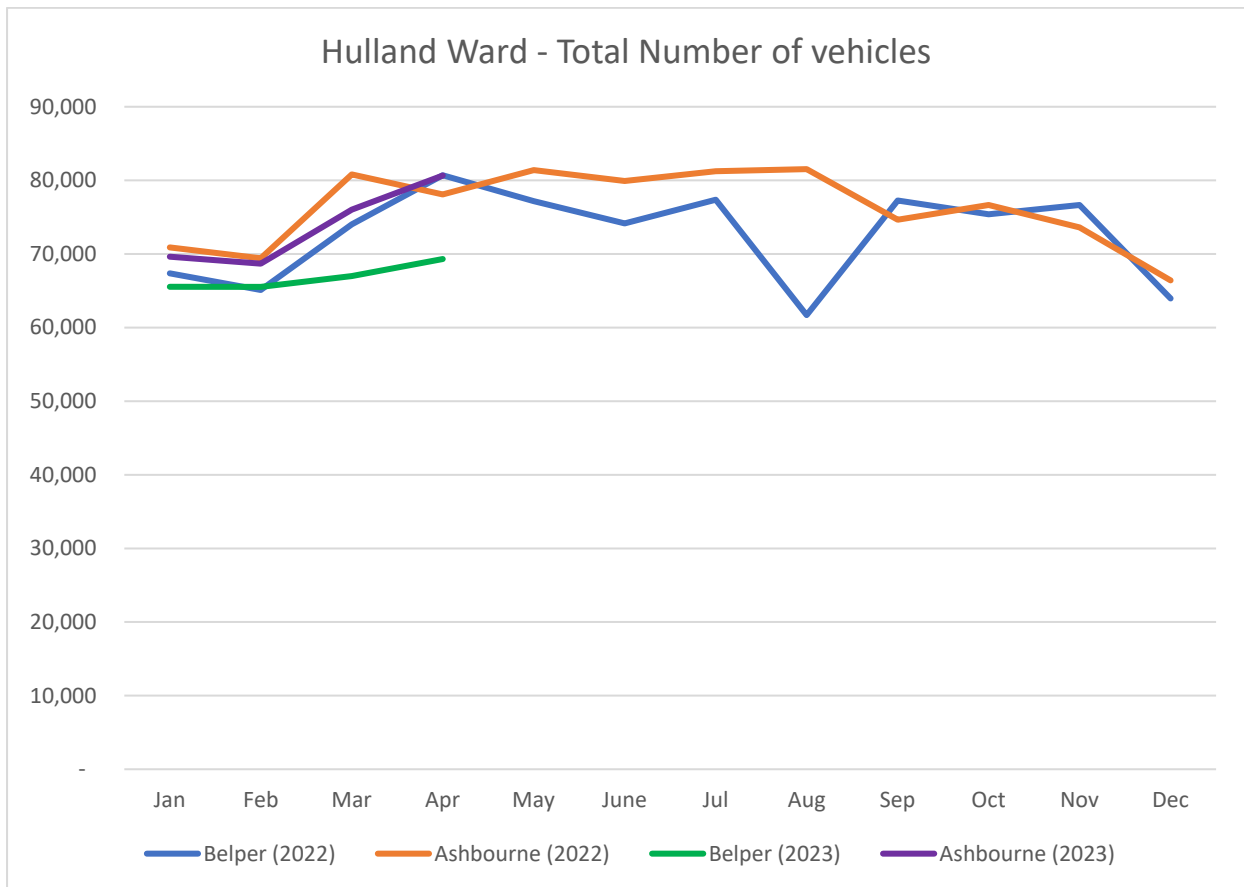

HULLAND WARD – SPEED INFORMATION UP TO END OF APRIL 2023
(Including data from Jan – Dec 2022)

Hulland Ward - No of vehicles exceeding 35mph

Hulland Ward - Max recorded speed