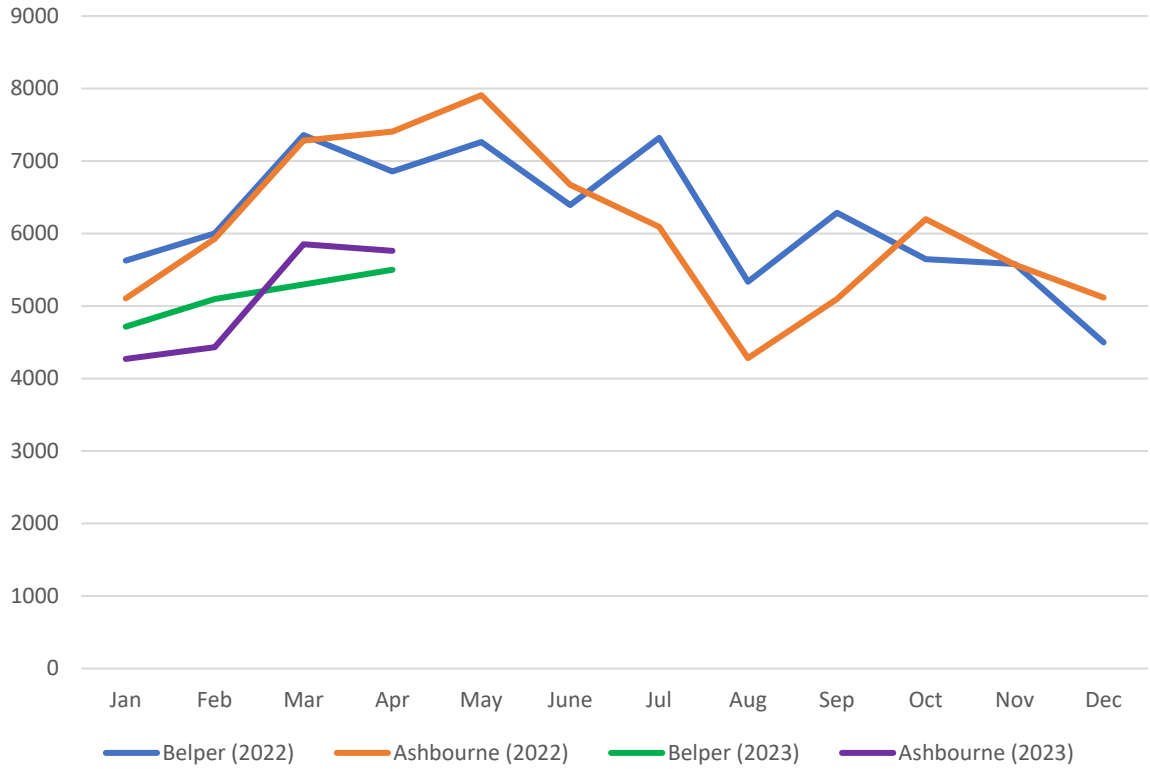

HULLAND WARD – SPEED INFORMATION UP TO END OF APRIL 2023
(Including data from Jan – Dec 2022)

Hulland Ward - No of vehicles exceeding 35mph

Hulland Ward - Max recorded speed