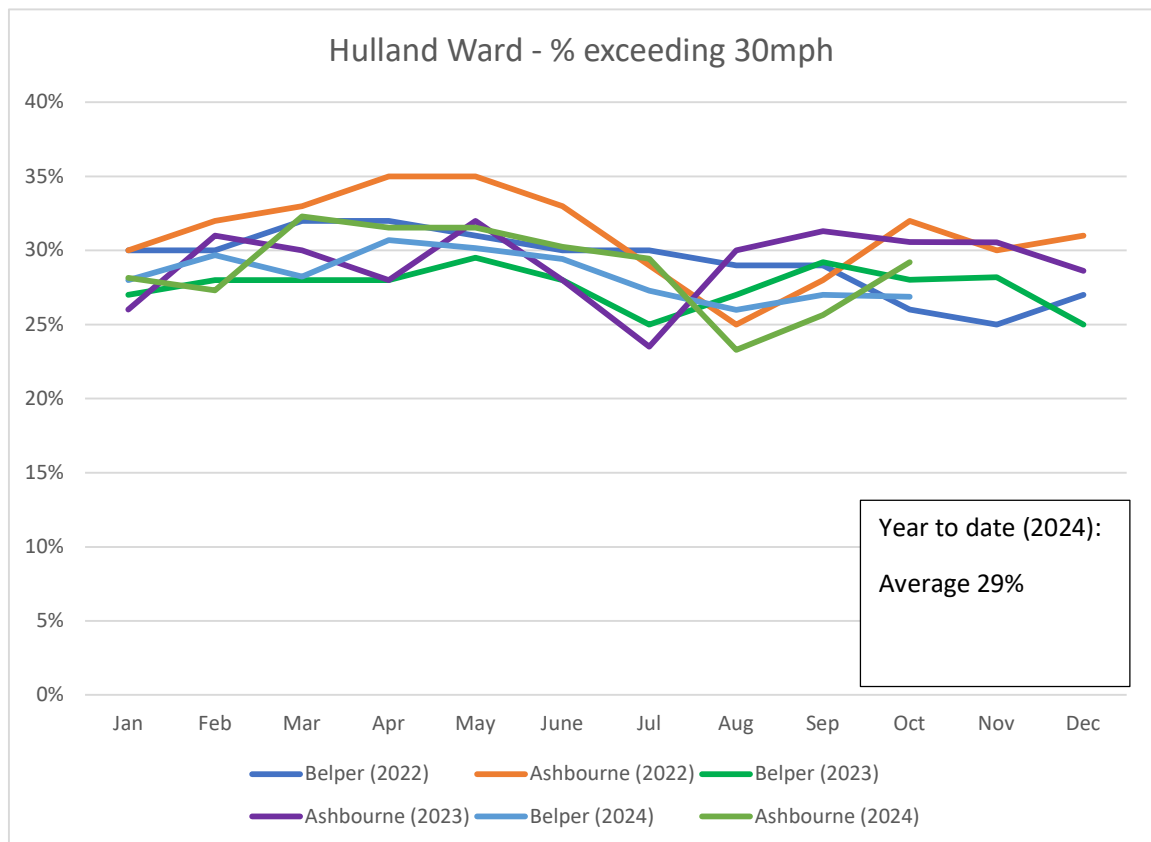

**HULLAND WARD – SPEED INFORMATION UP TO END OF OCTOBER 2024**  
**(Including data from Jan – Dec 2022/23) – MVAS Moveable Vehicle Activated Signs**

**HULLAND WARD – SPEED INFORMATION UP TO END OF OCTOBER 2024**  
**(Including data from Jan – Dec 2022/23) – MVAS Moveable Vehicle Activated Signs**