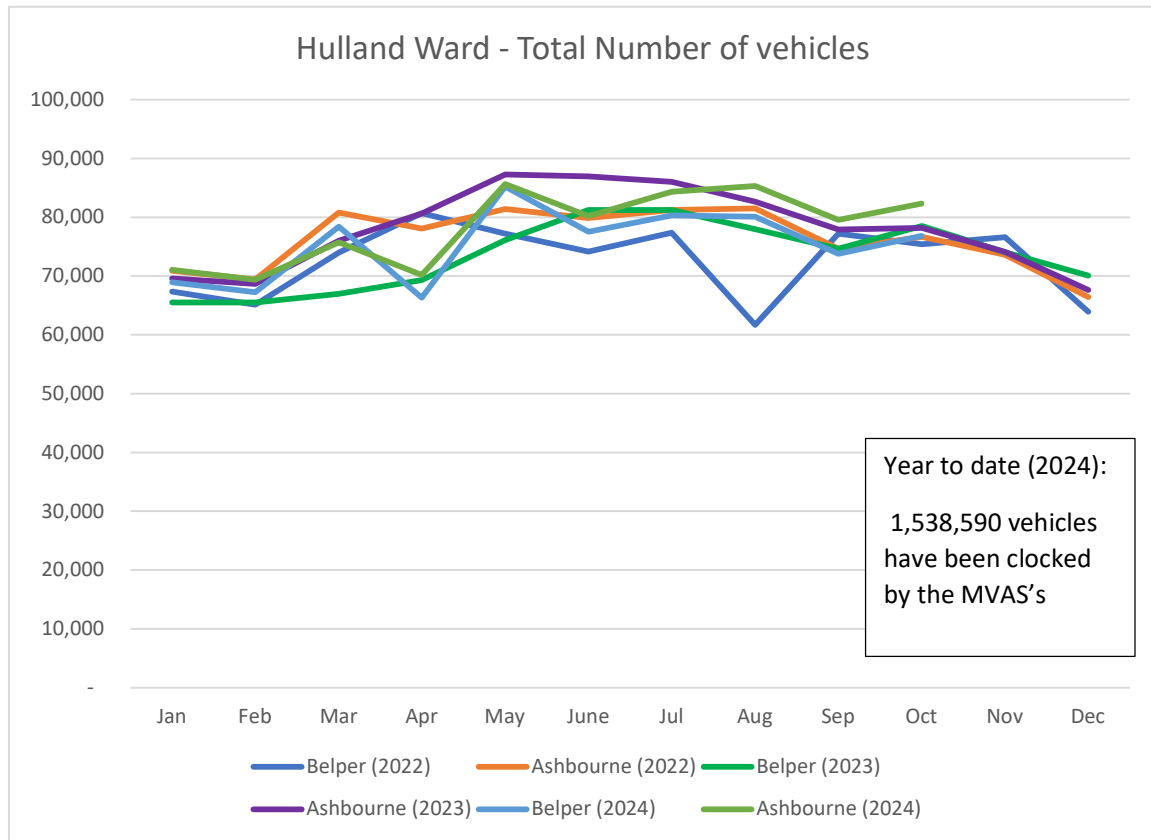

**HULLAND WARD – SPEED INFORMATION UP TO END OF OCTOBER 2024**  
**(Including data from Jan – Dec 2022/23) – MVAS Moveable Vehicle Activated Signs**

**HULLAND WARD – SPEED INFORMATION UP TO END OF OCTOBER 2024**  
**(Including data from Jan – Dec 2022/23) – MVAS Moveable Vehicle Activated Signs**