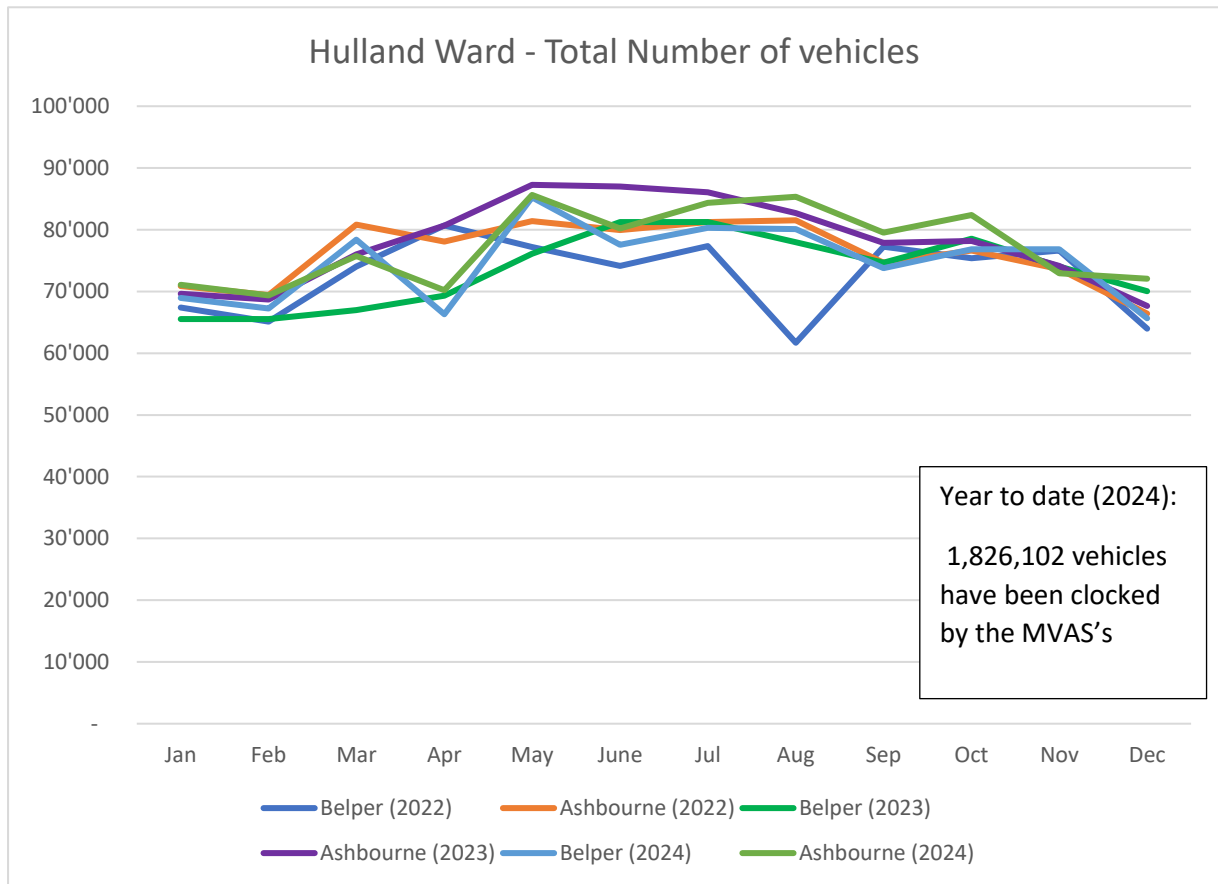

HULLAND WARD – SPEED INFORMATION UP TO END OF DECEMBER 2024
(Including data from Jan – Dec 2022/23) – MVAS Moveable Vehicle Activated Signs

HULLLAND WARD – SPEED INFORMATION UP TO END OF DECEMBER 2024
(Including data from Jan – Dec 2022/23) – MVAS Moveable Vehicle Activated Signs