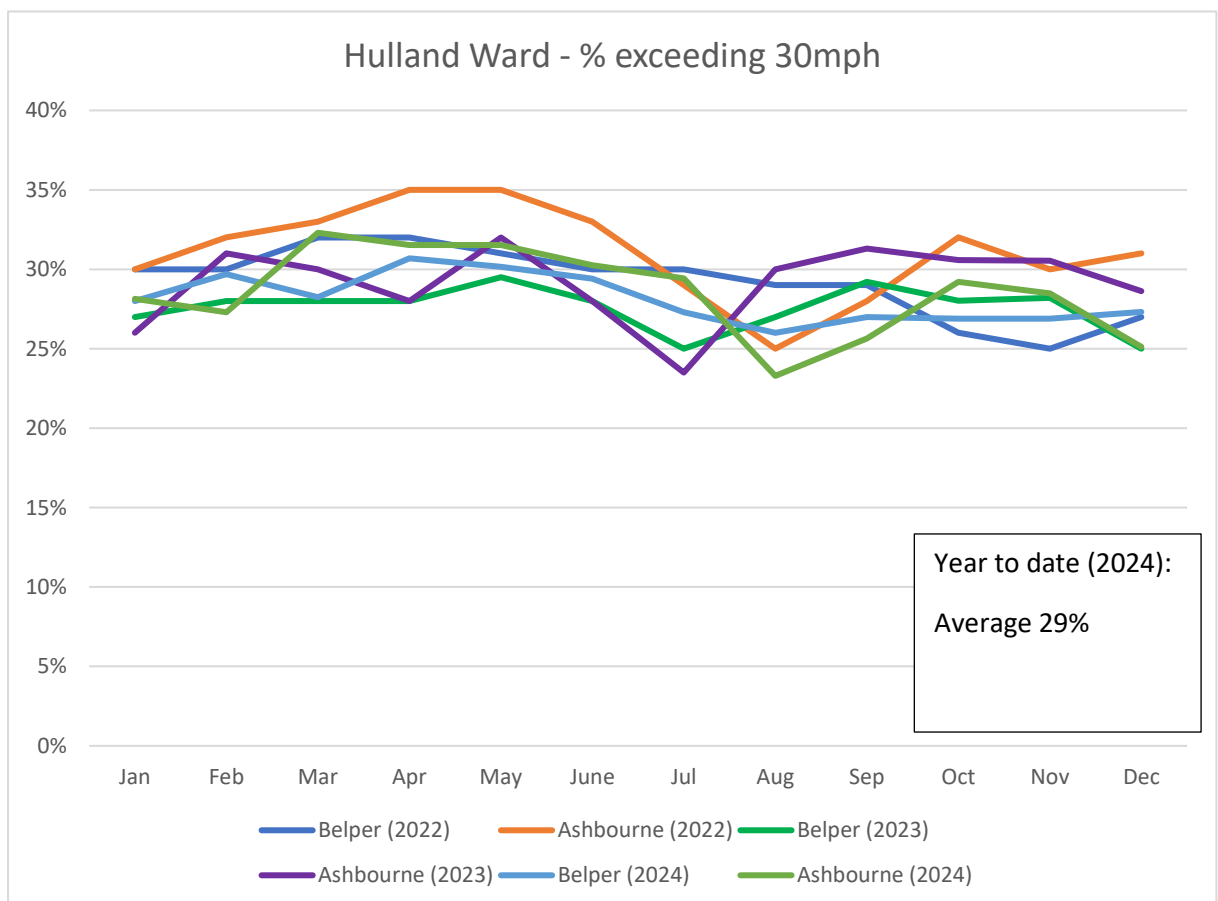

HULLAND WARD – SPEED INFORMATION UP TO END OF DECEMBER 2024
(Including data from Jan – Dec 2022/23) – MVAS Moveable Vehicle Activated Signs

HULLLAND WARD – SPEED INFORMATION UP TO END OF DECEMBER 2024
(Including data from Jan – Dec 2022/23) – MVAS Moveable Vehicle Activated Signs