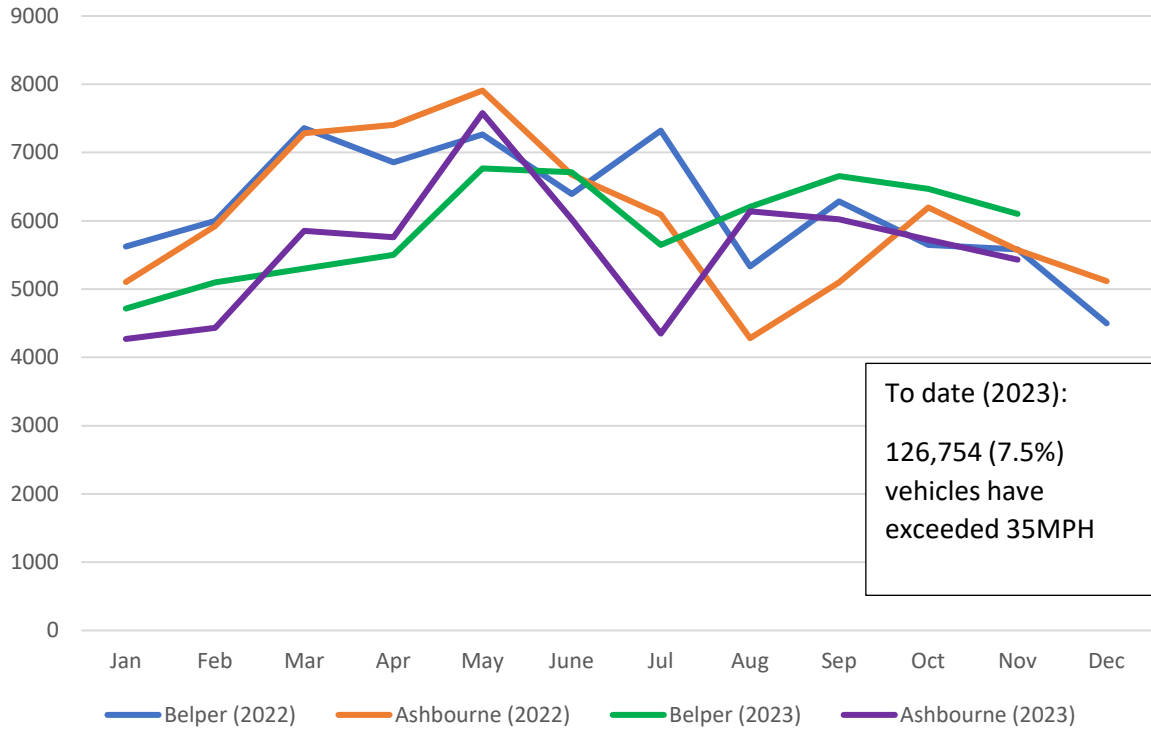

HULLAND WARD – SPEED INFORMATION UP TO END OF NOVEMBER 2023
(Including data from Jan – Dec 2022) – MVAS Moveable Vehicle Activated Signs

Hulland Ward - No of vehicles exceeding 35mph

Hulland Ward - Max recorded speed