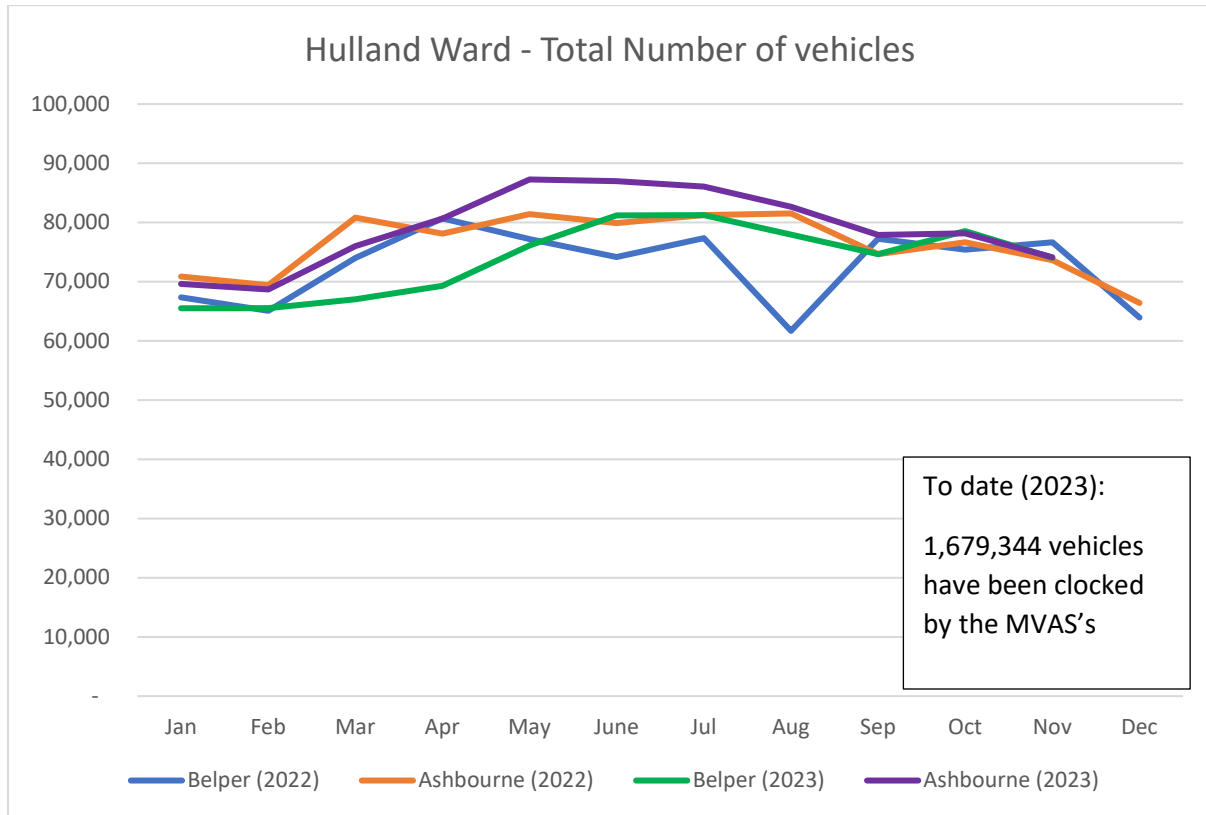

HULLAND WARD – SPEED INFORMATION UP TO END OF NOVEMBER 2023
(Including data from Jan – Dec 2022) – MVAS Moveable Vehicle Activated Signs

Hulland Ward - No of vehicles exceeding 35mph

Hulland Ward - Max recorded speed