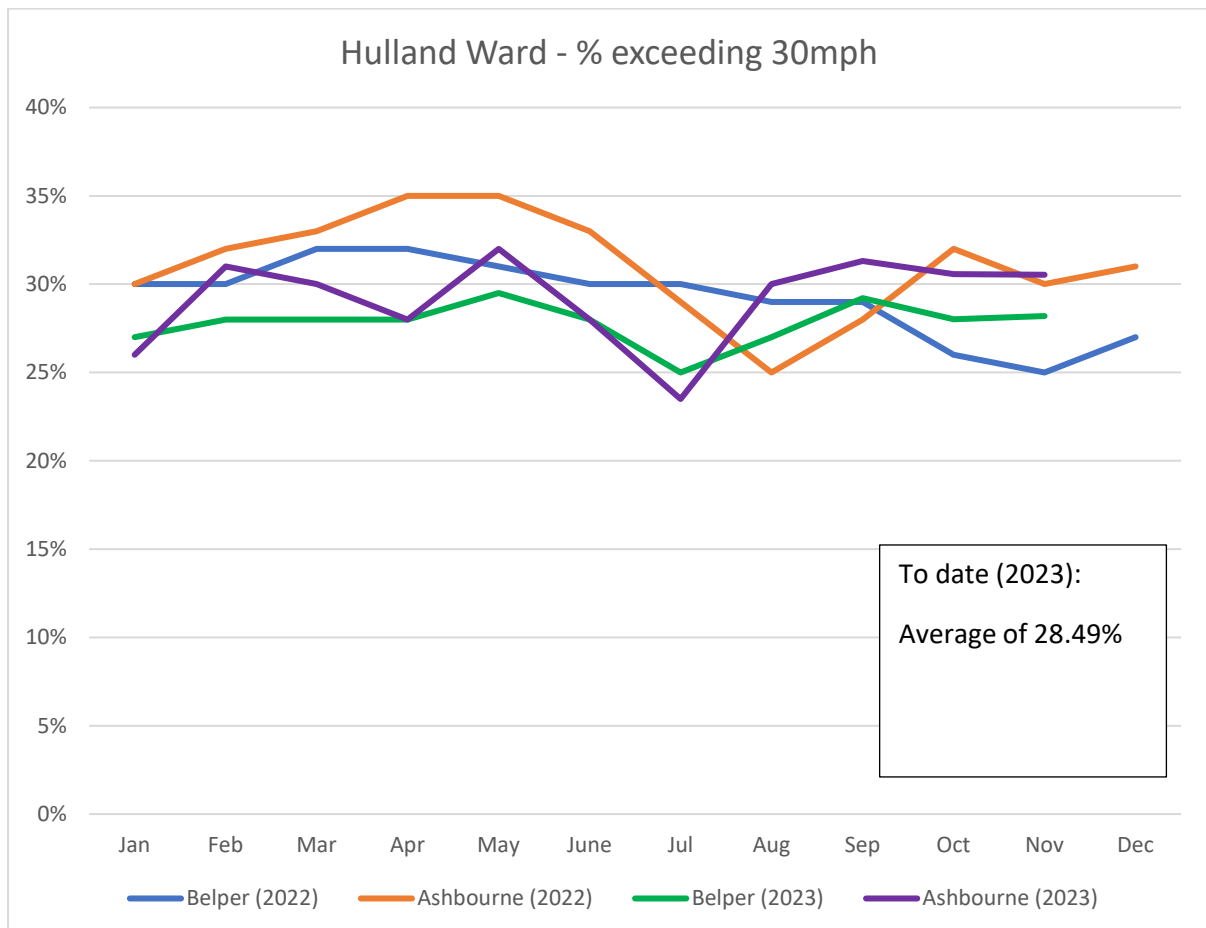

HULLAND WARD – SPEED INFORMATION UP TO END OF NOVEMBER 2023
(Including data from Jan – Dec 2022) – MVAS Moveable Vehicle Activated Signs

Hulland Ward - No of vehicles exceeding 35mph

Hulland Ward - Max recorded speed