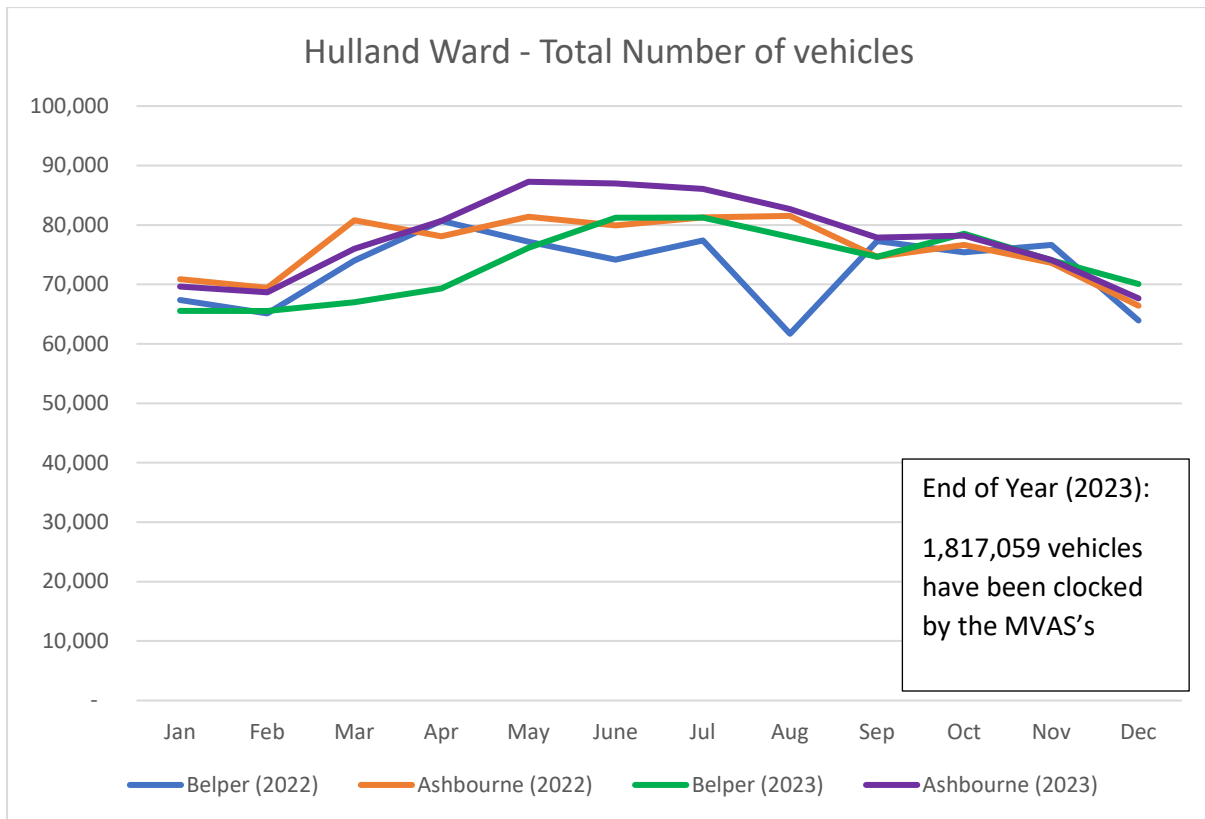

**HULLAND WARD – SPEED INFORMATION UP TO END OF DECEMBER 2023**  
**(Including data from Jan – Dec 2022) – MVAS Moveable Vehicle Activated Signs**

### Hulland Ward - % exceeding 30mph

### Hulland Ward - Max recorded speed