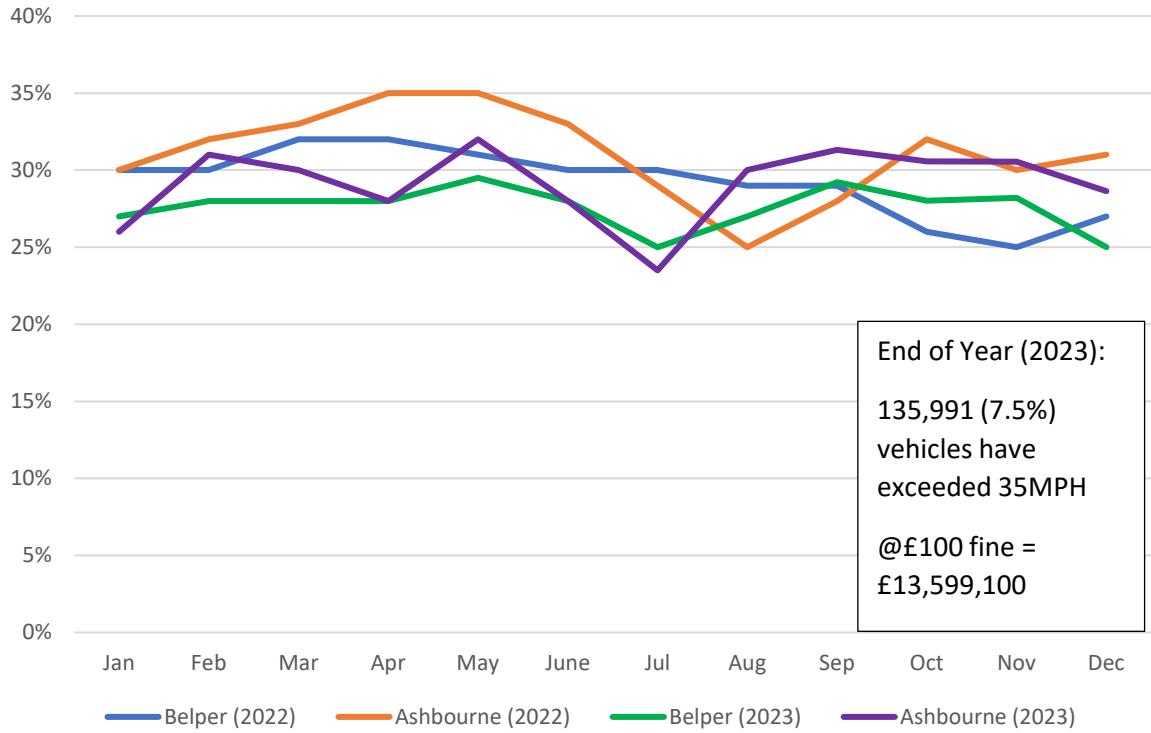

**HULLAND WARD – SPEED INFORMATION UP TO END OF DECEMBER 2023**  
**(Including data from Jan – Dec 2022) – MVAS Moveable Vehicle Activated Signs**

### Hulland Ward - % exceeding 30mph

### Hulland Ward - Max recorded speed