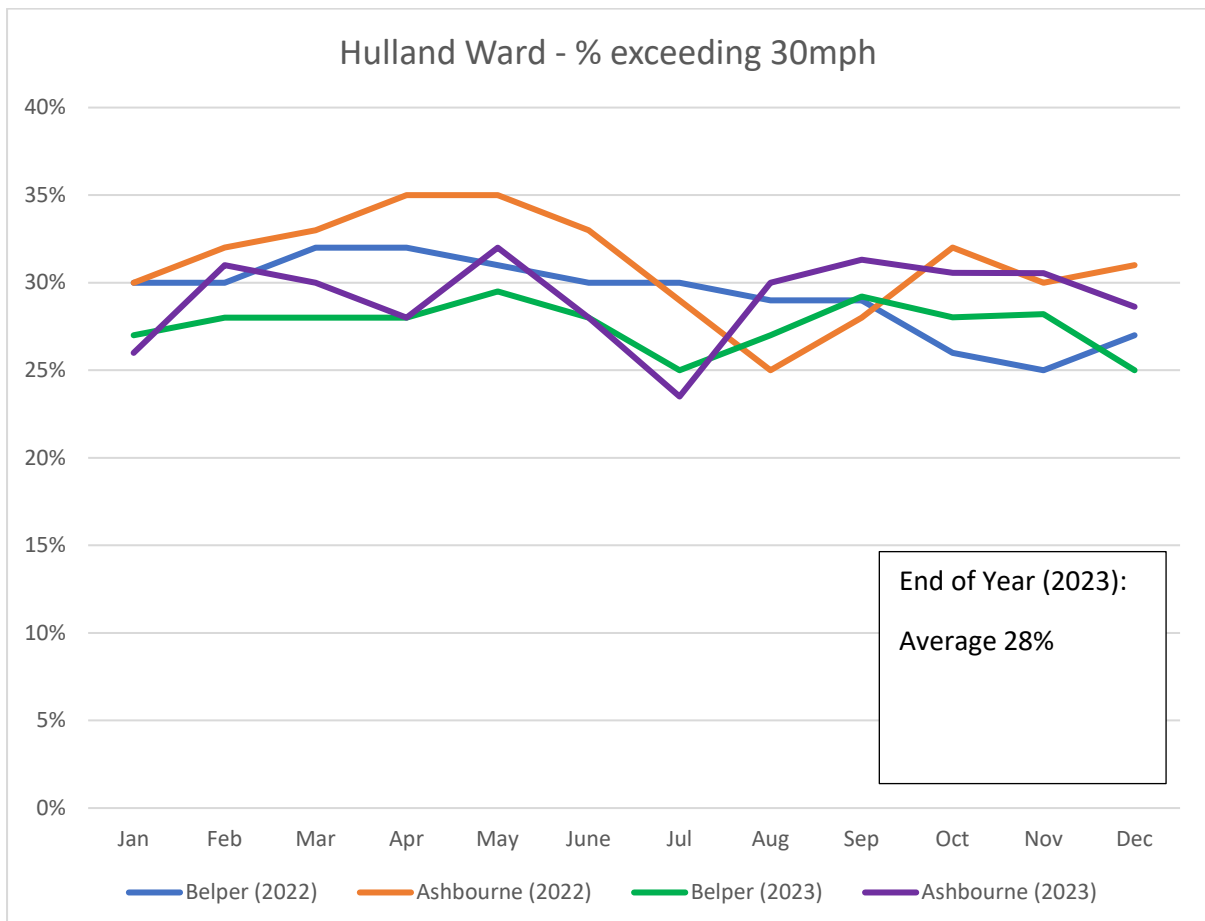

**HULLAND WARD – SPEED INFORMATION UP TO END OF DECEMBER 2023**  
**(Including data from Jan – Dec 2022) – MVAS Moveable Vehicle Activated Signs**

### Hulland Ward - % exceeding 30mph

### Hulland Ward - Max recorded speed